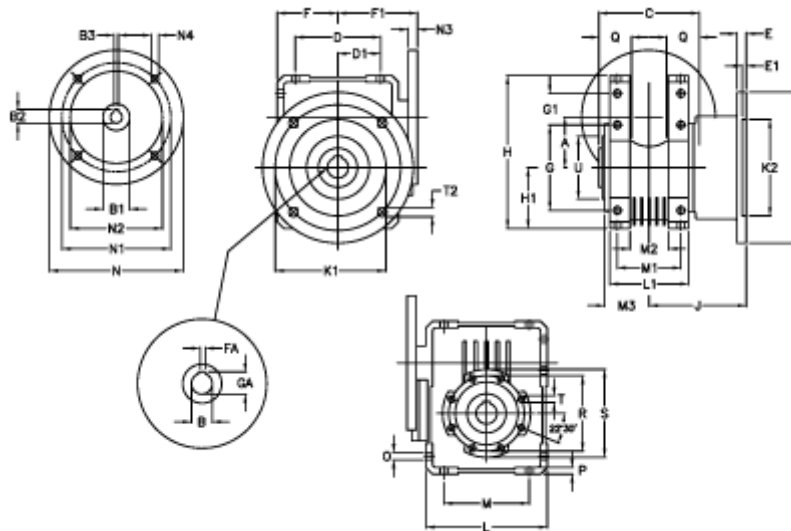

Article number: 392207502544016

Description: Worm Gear with Torque Limiter
W75 L1-UF-25-P100B5

Measures

A = 75.00	E = 12	H = 220.5	M = 126	N4 = 12,5	U = 90
B = 30	E1 = 5	H1 = 87.0	M1 = 82	O = 10.5	
B1 E7 = 28	F = 87	J = 111.0	M2 = 44	P = 9	
B2 = 31.3	F1 = 120	K = 200	M3 = 59	Q = 40	
B3 H9 = 8	FA = 8	K1 = 165	N = 250	R = 110	
C = 127	G = 126	K2 = 130	N1 = 215	S = 125	
D = 109.5	G1 = 46.5	L = 174	N2 = 180	T = M8x14	
D1 = 46.5	GA = 33.3	L1 = 104	N3 = 13.0	T2 = 12.5	